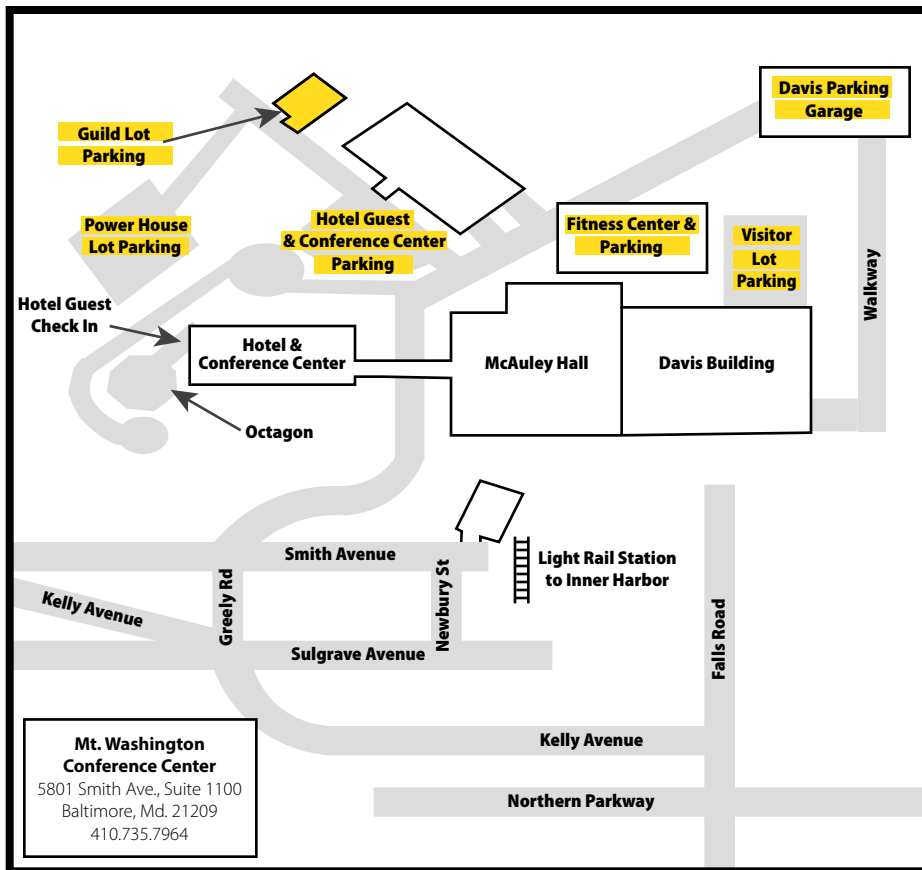

JOHNS HOPKINS
AT M T . W A S H I N G T O N

We apologize in advance for any inconveniences during the D Garage closure, however the repairs are necessary to ensure we maintain safe and reliable parking facilities.

Shuttle services available at the Davis Lobby
OR
Call Security for a pick up 410-735-7690

JOHNS HOPKINS
AT M T . W A S H I N G T O N

We apologize in advance for any inconveniences during the D Garage closure, however the repairs are necessary to ensure we maintain safe and reliable parking facilities.

Shuttle services available at the Davis Lobby
OR
Call Security for a pick up 410-735-7690