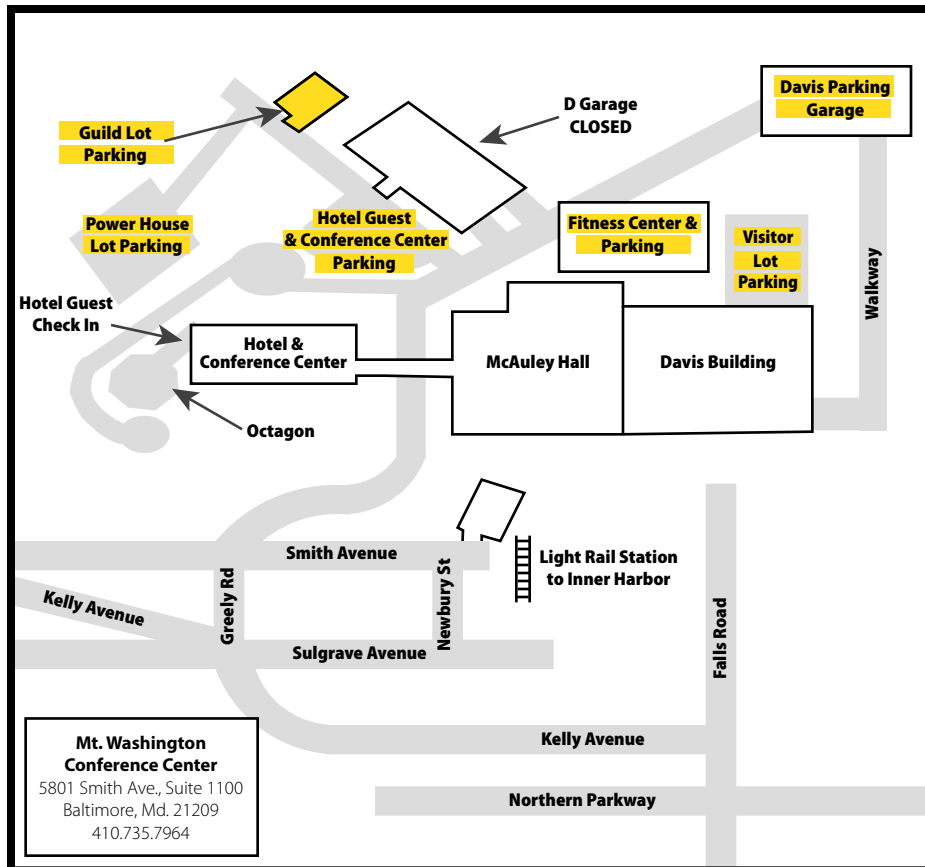

JOHNS HOPKINS
AT M T . W A S H I N G T O N

We apologize in advance for any inconveniences during the D Garage closure, however the repairs are necessary to ensure we maintain safe and reliable parking facilities.

Shuttle services available at the Davis Lobby
OR
Call Security for a pick up 410-735-7690

JOHNS HOPKINS
AT M T . W A S H I N G T O N

We apologize in advance for any inconveniences during the D Garage closure, however the repairs are necessary to ensure we maintain safe and reliable parking facilities.

Shuttle services available at the Davis Lobby
OR
Call Security for a pick up 410-735-7690